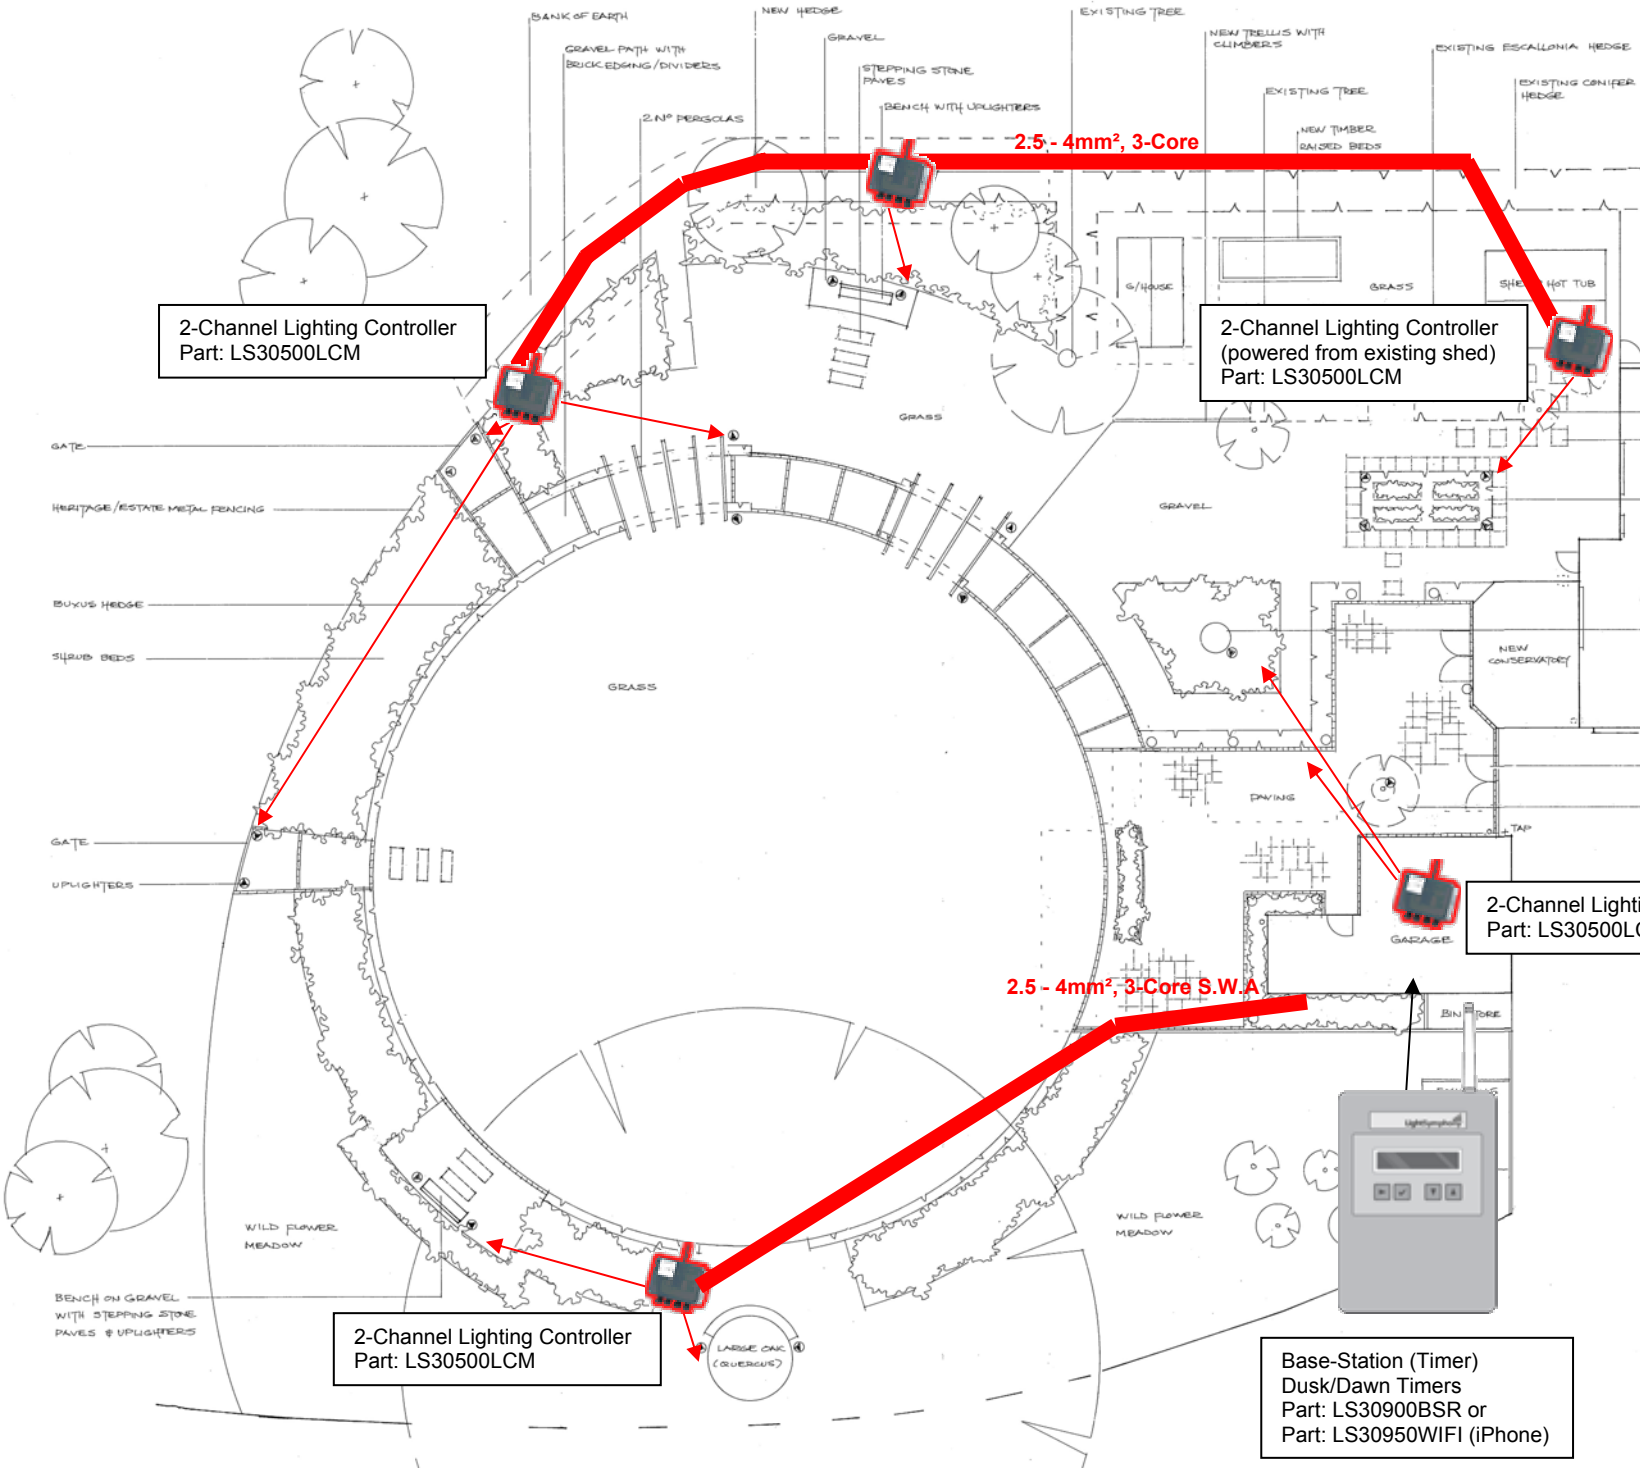

# Wireless Control Options...

Wireless Switch  
Part: LS30060WSI

Picture Touch Controller  
Part: LS30400WTS

Long-range remote  
Part: LS30050LRC

iPhone App (free)