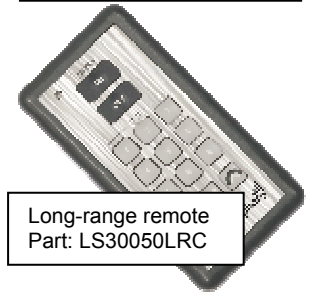

# Wireless Control Options...

Wireless Switch  
Part: LS30060WSI

Picture Touch Controller  
Part: LS30400WTS

Long-range remote  
Part: LS30050LRC

iPhone App (free)